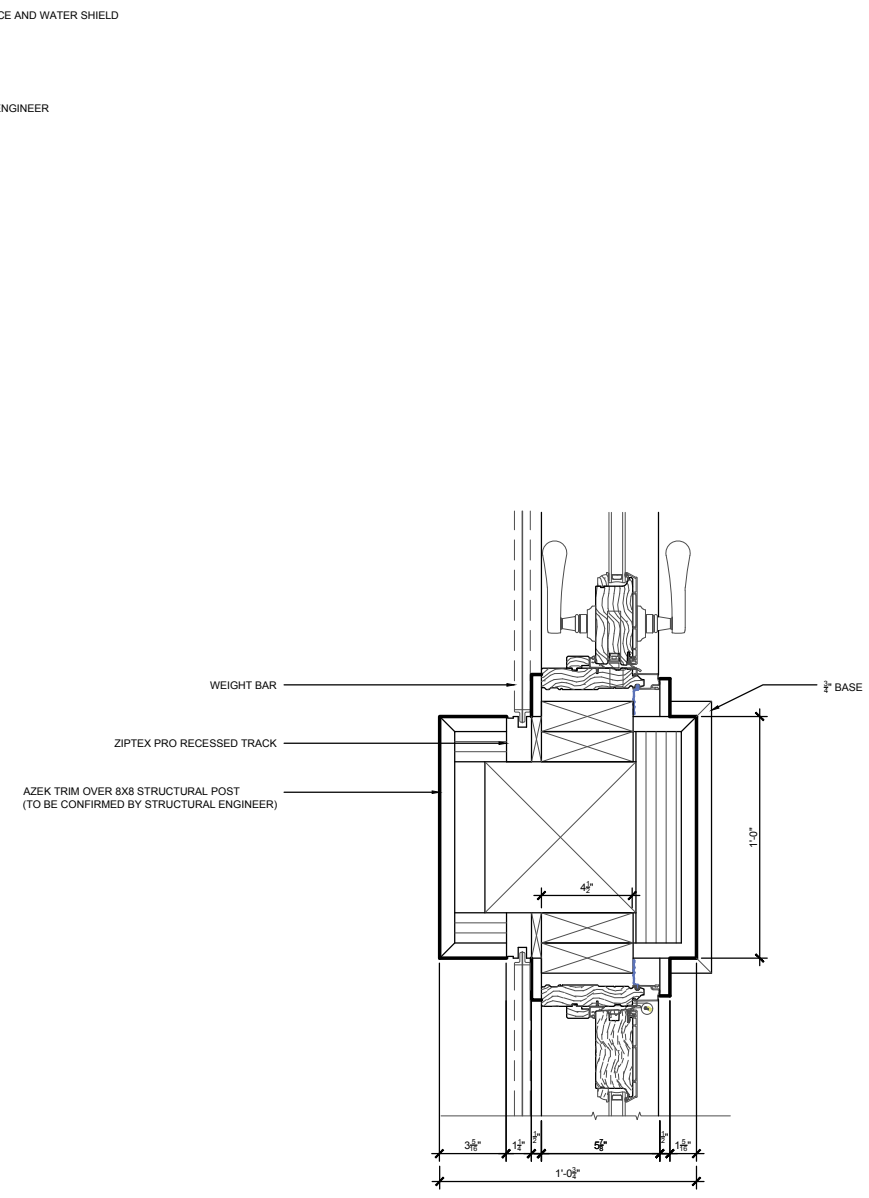

**1 DOOR AND SCREEN HEAD DETAIL**  
Scale: 3"=1'-0"

**2 BIFOLD DOOR AND SCREEN SILL DETAIL AT BAR**  
Scale: 3"=1'-0"

**3 DOOR AND SCREEN PLAN DETAIL**  
Scale: 3"=1'-0"

# ZIP TEX PRO Built-in Retractable Screen

**ShadeAndShutter.com**  
Weather Protection and Sun Control Solutions  
800.522.1599