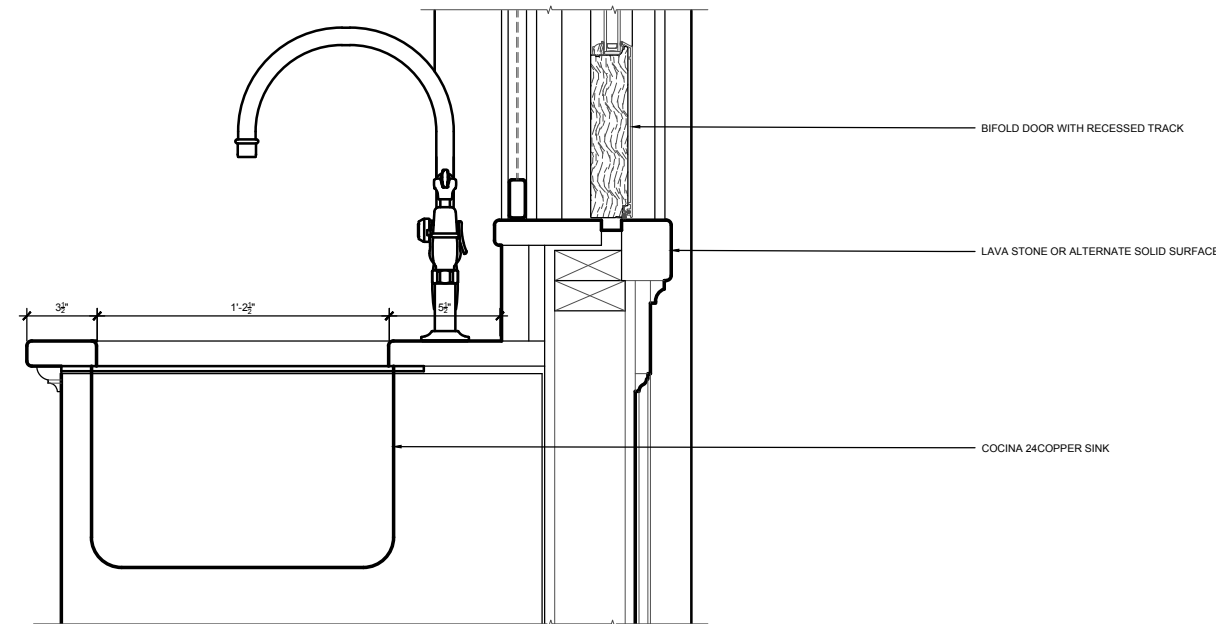

**1 DOOR AND SCREEN HEAD DETAIL**  
Scale: 3"=1'-0"

**2 BIFOLD DOOR AND SCREEN SILL DETAIL AT BAR**  
Scale: 3"=1'-0"

**3 DOOR AND SCREEN PLAN DETAIL**  
Scale: 3"=1'-0"

# ZIP TEX PRO Built-in Retractable Screen

**ShadeAndShutter.com**  
Weather Protection and Sun Control Solutions  
800.522.1599