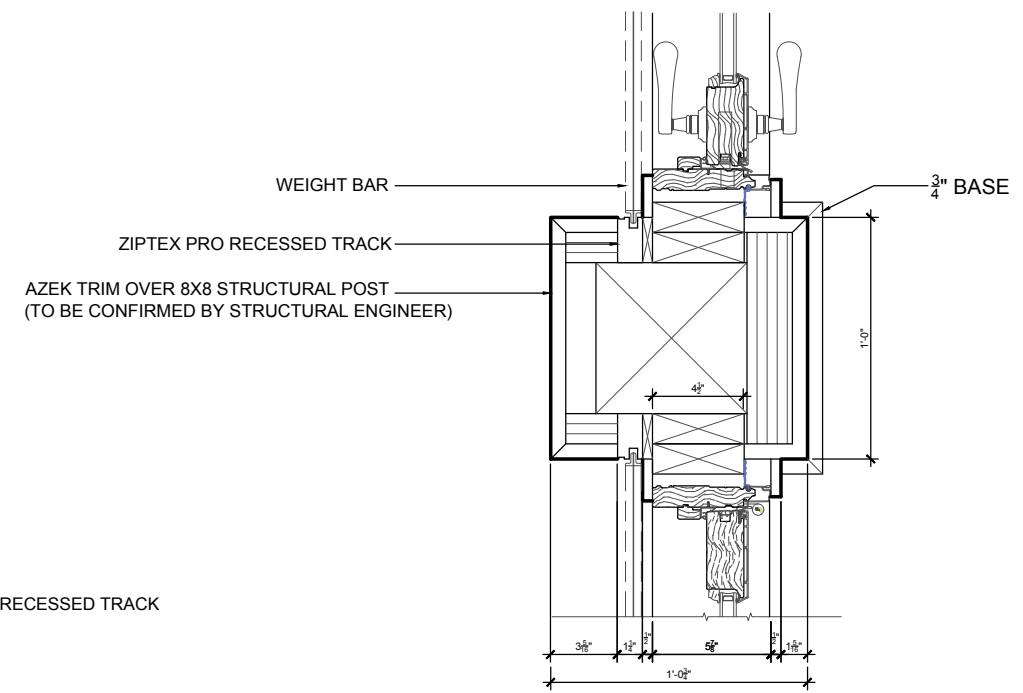

1 DOOR AND SCREEN HEAD DETAIL
Scale: 3"=1'-0"

3 DOOR AND SCREEN PLAN DETAIL
Scale: 3"=1'-0"

2 BIFOLD DOOR AND SCREEN SILL DETAIL AT BAR
Scale: 3"=1'-0"

ZIP TEX PRO Built-in Retractable Screen

ShadeAndShutter.com
Weather Protection and Sun Control Solutions
800.522.1599