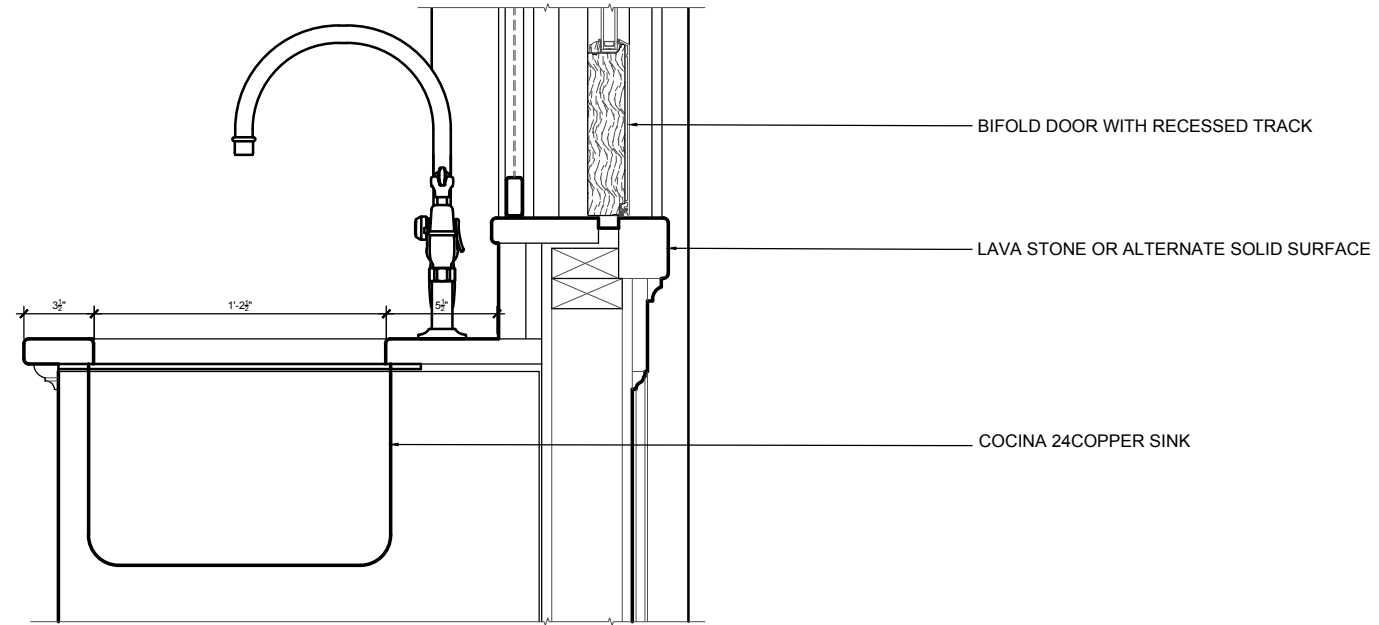

1 DOOR AND SCREEN HEAD DETAIL
Scale: 3"=1'-0"

3 DOOR AND SCREEN PLAN DETAIL
Scale: 3"=1'-0"

2 BIFOLD DOOR AND SCREEN SILL DETAIL AT BAR
Scale: 3"=1'-0"

ZIP TEX PRO Built-in Retractable Screen

ShadeAndShutter.com
Weather Protection and Sun Control Solutions
800.522.1599