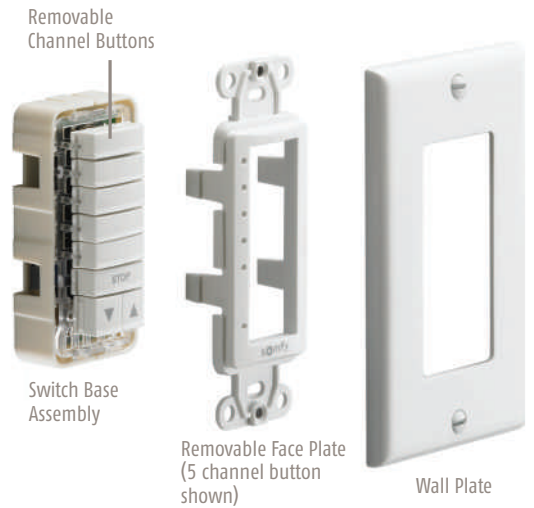

Personalize the DecoFlex WireFree™ RTS...

Convert to a Two, Three or Four Channel Button Version

The DecoFlex WireFree™ RTS provides added flexibility. Single and five channel button versions are offered completely assembled. The switch may also be easily converted to a two, three or four channel button version by simply selecting the corresponding face plate with the DecoFlex WireFree™ RTS wall switch. Please reference the Somfy price list for ordering information.

And as future needs change, the DecoFlex WireFree™ RTS wall switch can change too.

Add Printed Channel Buttons

Printed channel buttons are available to replace blank channel buttons or those with temporary stick on labels. Each DecoFlex WireFree™ RTS channel button can control an individual window covering or group of window coverings. All channel and command buttons are available in three colors (white, ivory & black). Please reference the Somfy price list for ordering information.

Quick and Easy Personalization