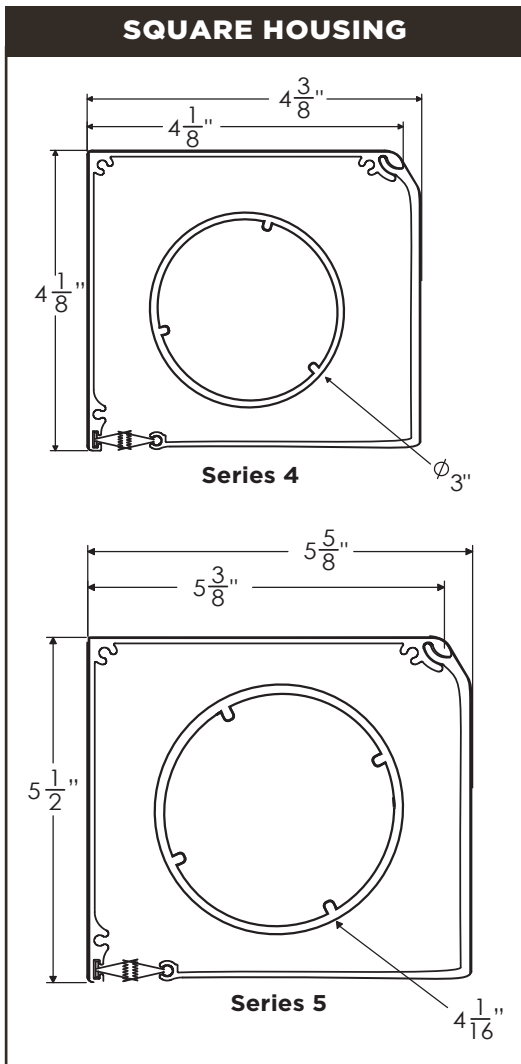

(SIDE RETENTION SYSTEM)

SERIES 3

UP TO 10'0" WIDE X 7'0" DROP

SERIES 4

UP TO 18'0" WIDE X 10'0" DROP

SERIES 5*

UP TO 25'0" WIDE X UP TO 20'0" DROP

CABLE SCREENS

SERIES 3

UP TO 10'0" WIDE X 7'0" DROP

SERIES 4

UP TO 14'0" WIDE X 10'0" DROP

SERIES 5

UP TO 18'0" WIDE X UP TO 16'0" DROP

*Series 5 units can be designed much wider, ask your dealer for details

UNIT PROFILE VIEWS

PRODUCT & INSTALLATION OPTIONS

SURFACE SIDE TRACK

RECESSED SIDE TRACK

"L" ANGLE EXTRUSION

HEM BAR OPTIONS

CABLE MOUNTING OPTIONS

CABLE GUIDED SCREEN

WALL MOUNT BRACKET