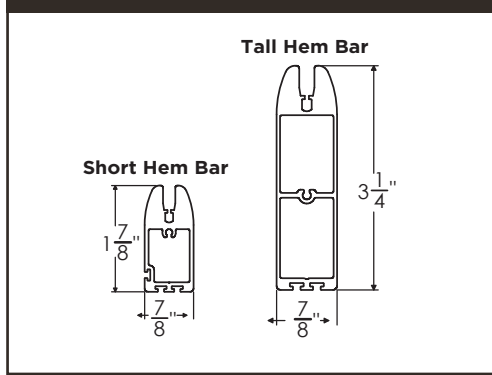

SERIES 3

UP TO 10'0" WIDE X 7'0" DROP

SERIES 4

UP TO 14'0" WIDE X 10'0" DROP

SERIES 5

UP TO 18'0" WIDE X UP TO 16'0" DROP

*Series 5 units can be designed much wider, ask your dealer for details

UNIT PROFILE VIEWS

PRODUCT & INSTALLATION OPTIONS

SURFACE SIDE TRACK

RECESSED SIDE TRACK

"L" ANGLE EXTRUSION

HEM BAR OPTIONS

CABLE MOUNTING OPTIONS

CABLE GUIDED SCREEN

WALL MOUNT BRACKET