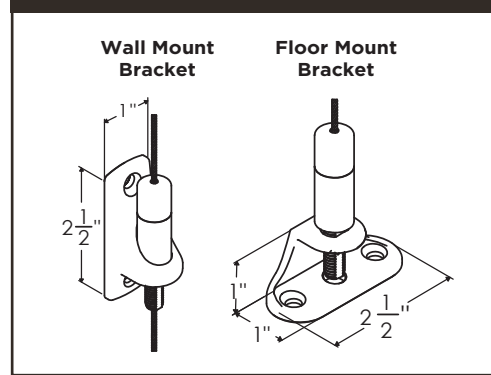

SERIES 3

UP TO 10'0" WIDE X 7'0" DROP

SERIES 4

UP TO 14'0" WIDE X 10'0" DROP

SERIES 5

UP TO 18'0" WIDE X UP TO 16'0" DROP

*Series 5 units can be designed much wider, ask your dealer for details

UNIT PROFILE VIEWS

PRODUCT & INSTALLATION OPTIONS

SURFACE SIDE TRACK

RECESSED SIDE TRACK

"L" ANGLE EXTRUSION

HEM BAR OPTIONS

CABLE MOUNTING OPTIONS

CABLE GUIDED SCREEN

WALL MOUNT BRACKET