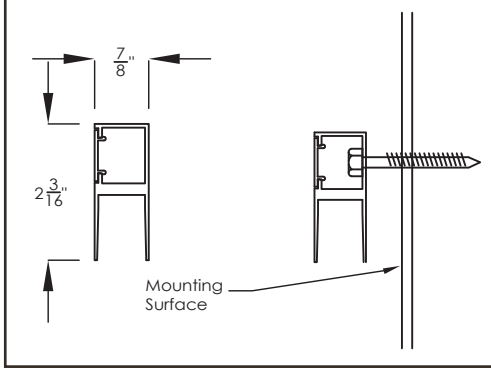

(SIDE RETENTION SYSTEM)

SERIES 3

UP TO 10'0" WIDE X 7'0" DROP

SERIES 4

UP TO 18'0" WIDE X 10'0" DROP

SERIES 5*

UP TO 25'0" WIDE X UP TO 20'0" DROP

CABLE SCREENS

SERIES 3

UP TO 10'0" WIDE X 7'0" DROP

SERIES 4

UP TO 14'0" WIDE X 10'0" DROP

SERIES 5

UP TO 18'0" WIDE X UP TO 16'0" DROP

*Series 5 units can be designed much wider, ask your dealer for details

UNIT PROFILE VIEWS

PRODUCT & INSTALLATION OPTIONS

SURFACE SIDE TRACK

RECESSED SIDE TRACK

"L" ANGLE EXTRUSION

HEM BAR OPTIONS

CABLE MOUNTING OPTIONS

CABLE GUIDED SCREEN

WALL MOUNT BRACKET