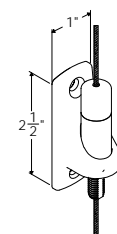

SERIES 3

UP TO 10'0" WIDE X 7'0" DROP

SERIES 4

UP TO 14'0" WIDE X 10'0" DROP

SERIES 5

UP TO 18'0" WIDE X UP TO 16'0" DROP

*Series 5 units can be designed much wider, ask your dealer for details

UNIT PROFILE VIEWS

PRODUCT & INSTALLATION OPTIONS

SURFACE SIDE TRACK

RECESSED SIDE TRACK

"L" ANGLE EXTRUSION

HEM BAR OPTIONS

CABLE MOUNTING OPTIONS

CABLE GUIDED SCREEN

WALL MOUNT BRACKET