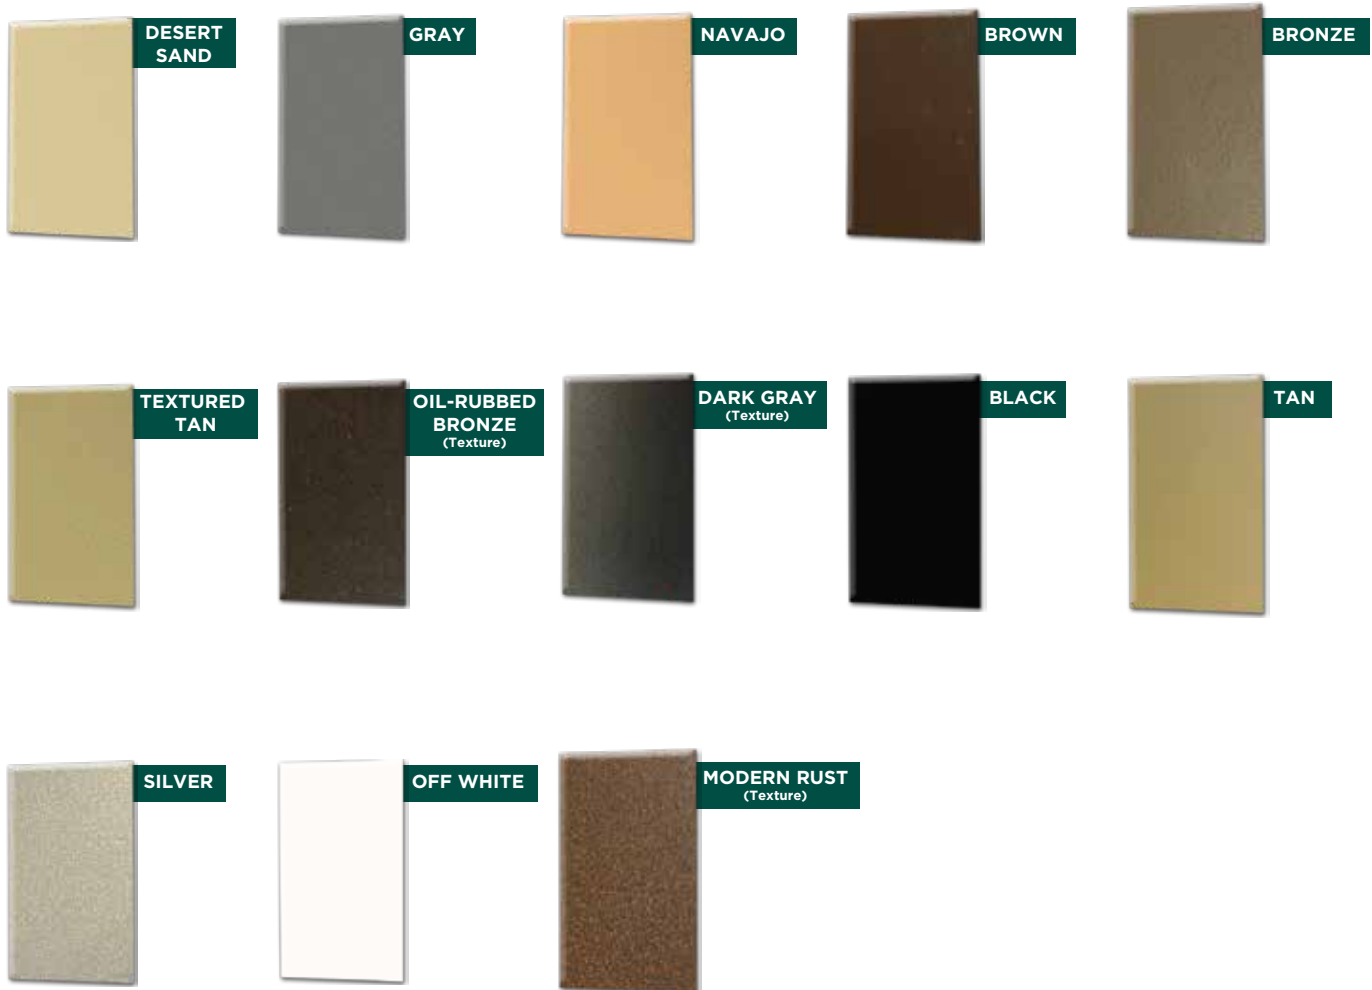

- ▼ Screen widths up to 25'0" wide (cassette size & fabric dependent)
- ▼ Screen drops up to 20'0" (cassette size & fabric dependent)
- ▼ Up to 5 standard hardware colors and 13 premium hardware colors
- ▼ Choose from a variety of long lasting fabric choices from **PHIFER** and 
- ▼ Motorized push operation by **somfy**
- ▼ Obstacle detection enabled motors
- ▼ UL listed, 110 volt, 2.5 amps max motor
- ▼ Reducing cooling costs of up to 60%

PRODUCT DETAILS AND TECHNICAL SPECS

HARDWARE COLOR OPTIONS

STANDARD HARDWARE COLORS:

PREMIUM HARDWARE COLORS:

NOTE!

Please note that colors may differ slightly from how it appears in this document.

SIZE RANGES