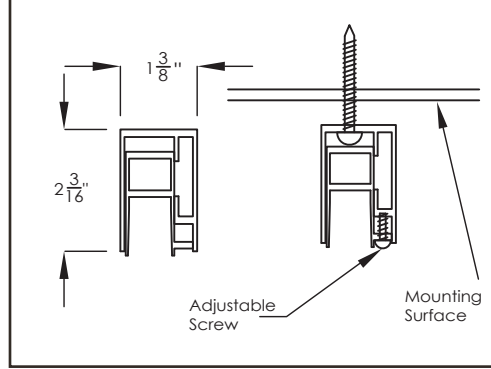

SERIES 3

UP TO 10'0" WIDE X 7'0" DROP

SERIES 4

UP TO 14'0" WIDE X 10'0" DROP

SERIES 5

UP TO 18'0" WIDE X UP TO 16'0" DROP

*Series 5 units can be designed much wider, ask your dealer for details

UNIT PROFILE VIEWS

PRODUCT & INSTALLATION OPTIONS

SURFACE SIDE TRACK

RECESSED SIDE TRACK

"L" ANGLE EXTRUSION

HEM BAR OPTIONS

CABLE MOUNTING OPTIONS

CABLE GUIDED SCREEN

WALL MOUNT BRACKET