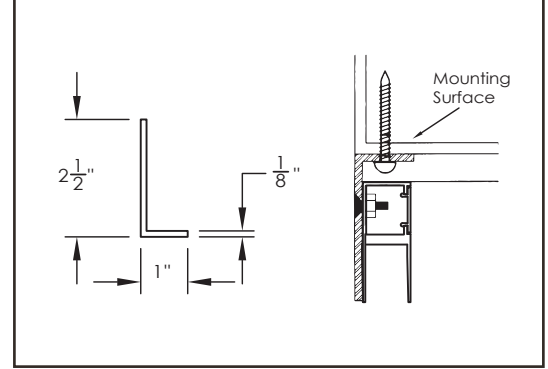

SERIES 3

UP TO 10'0" WIDE X 7'0" DROP

SERIES 4

UP TO 14'0" WIDE X 10'0" DROP

SERIES 5

UP TO 18'0" WIDE X UP TO 16'0" DROP

*Series 5 units can be designed much wider, ask your dealer for details

UNIT PROFILE VIEWS

PRODUCT & INSTALLATION OPTIONS

SURFACE SIDE TRACK

RECESSED SIDE TRACK

"L" ANGLE EXTRUSION

HEM BAR OPTIONS

CABLE MOUNTING OPTIONS

CABLE GUIDED SCREEN

WALL MOUNT BRACKET