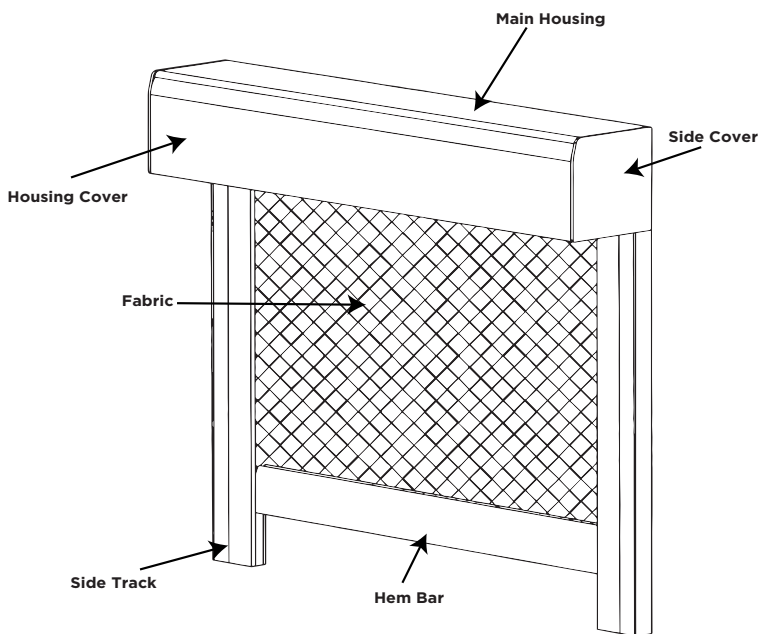

SERIES 3

UP TO 10'0" WIDE X 7'0" DROP

SERIES 4

UP TO 14'0" WIDE X 10'0" DROP

SERIES 5

UP TO 18'0" WIDE X UP TO 16'0" DROP

*Series 5 units can be designed much wider, ask your dealer for details

UNIT PROFILE VIEWS

PRODUCT & INSTALLATION OPTIONS

SURFACE SIDE TRACK

RECESSED SIDE TRACK

"L" ANGLE EXTRUSION

HEM BAR OPTIONS

CABLE MOUNTING OPTIONS

CABLE GUIDED SCREEN

WALL MOUNT BRACKET