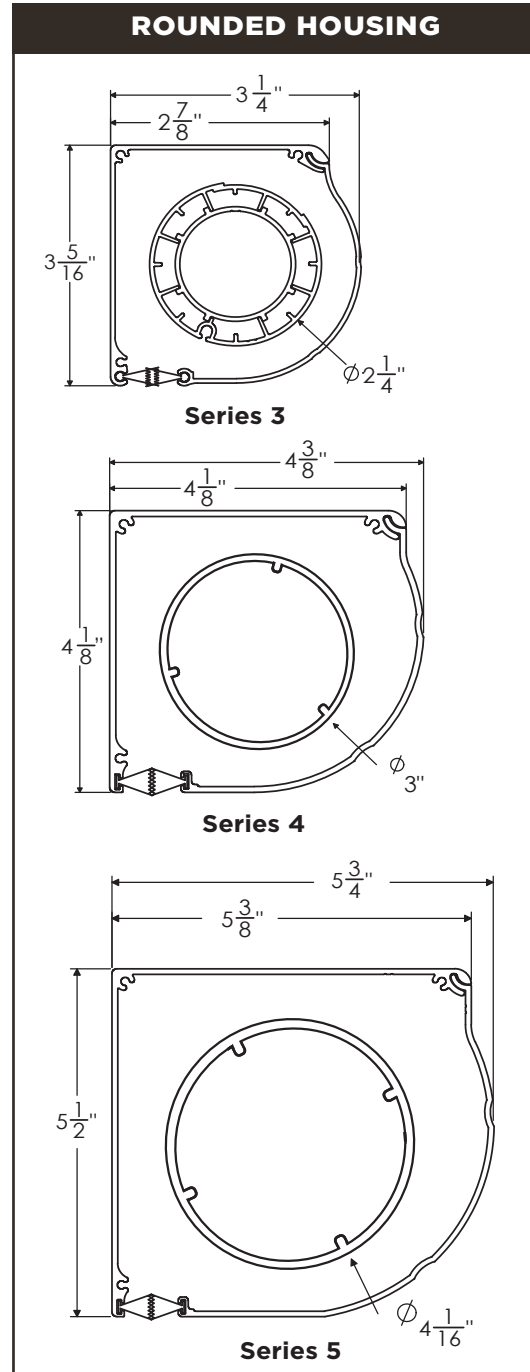

(SIDE RETENTION SYSTEM)

SERIES 3

UP TO 10'0" WIDE X 7'0" DROP

SERIES 4

UP TO 18'0" WIDE X 10'0" DROP

SERIES 5*

UP TO 25'0" WIDE X UP TO 20'0" DROP

CABLE SCREENS

SERIES 3

UP TO 10'0" WIDE X 7'0" DROP

SERIES 4

UP TO 14'0" WIDE X 10'0" DROP

SERIES 5

UP TO 18'0" WIDE X UP TO 16'0" DROP

*Series 5 units can be designed much wider, ask your dealer for details

UNIT PROFILE VIEWS

PRODUCT & INSTALLATION OPTIONS

SURFACE SIDE TRACK

RECESSED SIDE TRACK

"L" ANGLE EXTRUSION

HEM BAR OPTIONS

CABLE MOUNTING OPTIONS

CABLE GUIDED SCREEN

WALL MOUNT BRACKET